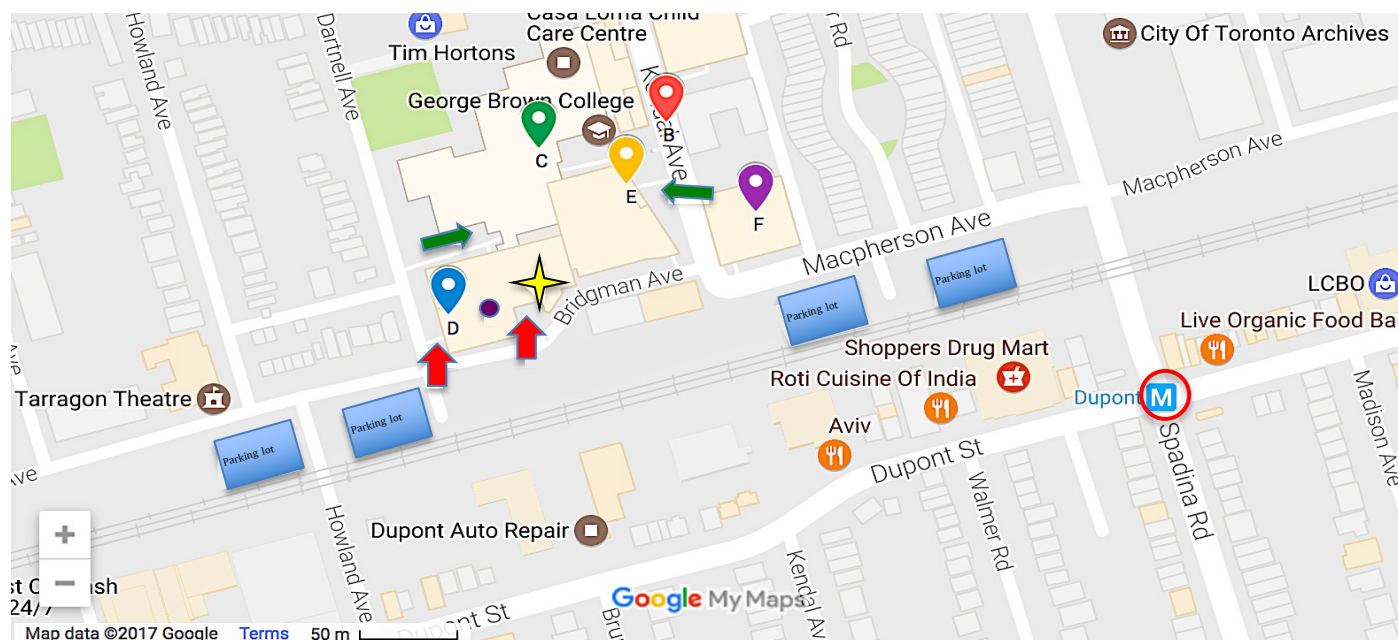

Finding your way around at George Brown's Casa Loma Campus

Casa Loma Google Map pins:

B Building
175 Kendal Ave.,
Toronto, Ont.,
M5R 1M3

D Building
1 Dartnell Ave.,
Toronto, ON
M5R 3A3, Canada

F Building
500 Macpherson Ave.,
Toronto, ON
M5R 1M3, Canada

C Building
160 Kendal Ave.,
Toronto, ON
M5R 1M3, Canada

E Building
146 Kendal Ave.,
Toronto, ON
M5R 1M3, Canada

Gemmology Lab D325, 3rd floor of D building, corner of Dartnell and Bridgeman
Yellow star is the approximate location.

Red arrows, direct access to Gemmology lab but there are 6 sets of stairs.

Barrier free access is indicate by the green arrows.

The most direct route from the parking lot is from Dartnell Avenue. After you enter the building, cross into D building (head south/turn right) and take the D building elevator to the 3rd floor. **Purple dot** is the location the elevator in D building. If you take the elevator immediately to the right when you enter, exit on the 4th floor of C building and take the ramp or stairs down to the 3rd floor of D building.

The **closest subway is Dupont Station**, a 10-minute walk from the college. (Red circle with M in middle)

Further maps and instructions can be found at...

<https://www.georgebrown.ca/campuses/casa-loma/>