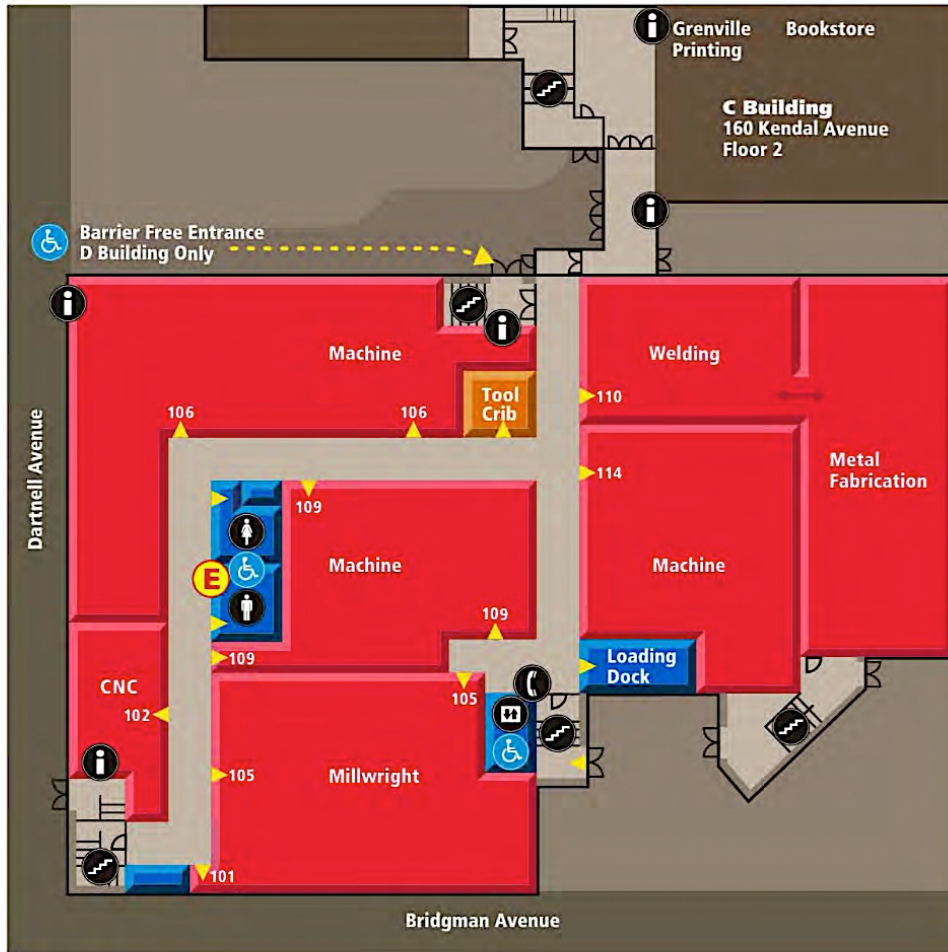

Red arrows, direct access to Gemmology lab but there are 6 sets of stairs.

Barrier free access is indicate by the green arrows.

The most direct route from the parking lot is from Dartnell Avenue. After you enter the building, cross into D building (head south/turn right) and take the D building elevator to the 3rd floor. **Purple dot** is the location the elevator in D building. If you take the elevator immediately to the right when you enter, exit on the 4th floor of C building and take the ramp or stairs down to the 3rd floor of D building.

The **closest subway is Dupont Station**, a 10-minute walk from the college. (Red circle with M in middle)

Further maps and instructions can be found at...

<https://www.georgebrown.ca/campuses/casa-loma/>

Floor 1 - D Building (CLD) 1 Dartnell Avenue

- | | | |
|---|--|---|
|  Information |  Stairs |  Food & Beverage |
|  Security |  Elevator |  Coffee Shop |
|  Emergency Telephone |  Telephone |  TTC Wheel Trans |
|  Wheelchair Access |  Text Telephone |  Entrance |
|  First Aid |  Bank Machine |  You are here |
|  Washrooms | | |

Floor 3 - D Building (CLD) 1 Dartnell Avenue

- | | | |
|---------------------|----------------|-----------------|
| Information | Stairs | Food & Beverage |
| Security | Elevator | Coffee Shop |
| Emergency Telephone | Telephone | TTC Wheel Trans |
| Wheelchair Access | Text Telephone | Entrance |
| First Aid | Bank Machine | You are here |
| Washrooms | | |